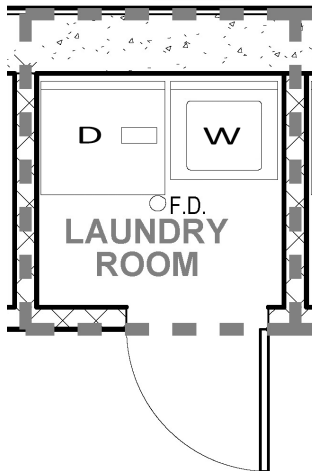

Unit 1
Approx. Sq.Ft.
~809

Weichert
Luxury Collection²

Weichert **Weichert**
New Homes Realtors

Nader Rezai - Broker - Sales Associate
Jersey City Downtown Office: 201.839.3176
Email: nader@hudsongold.com / Cell: 201.736.5713
www.hudsongold.com